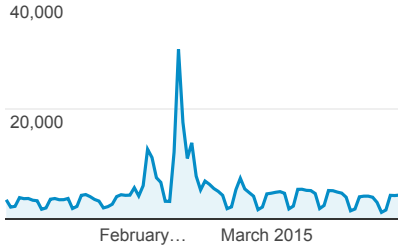

# My Dashboard

Jan 1, 2015 - Mar 31, 2015

All Sessions  
100.00%

## Visits

Sessions

## Avg. Visit Duration

Avg. Session Duration