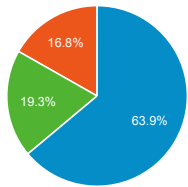

Visits by Traffic Type

organic direct referral twitter

Visits and Pageviews by Mobile (Including Tablet)

Mobile (Including Tablet)	Sessions	Pageviews
Yes	223,973	820,288
No	205,867	1,139,160

Pageviews by Page

Page	Pageviews
/Arabic/e-services/Pages/Payment-Orders-Inquiry.aspx	368,136
/Arabic/Pages/Home.aspx	222,313
/Arabic/e-services/Pages/default.aspx	126,447
/Arabic/e-services/Pages/Courses-and>Returns-Inquiry.aspx	113,541
/Arabic/e-services/Pages/Serviceagreement.aspx?URL=/Arabic/e-services/Pages/Payment-Orders-Inquiry.aspx	78,250
/Arabic/e-services/Pages/TreatmentsFollowup.aspx	73,885
/Arabic/e-services/Pages/Serviceagreement.aspx?URL=/Arabic/e-services/Pages/Courses-and>Returns-Inquiry.aspx	52,447
/Arabic/e-services/Pages/returnsinquiry splash.aspx	50,948
/Arabic/Contracts/Pages/default.aspx	27,765
/Arabic/NewsCenter/Pages/news-8-2-2015.aspx	26,874